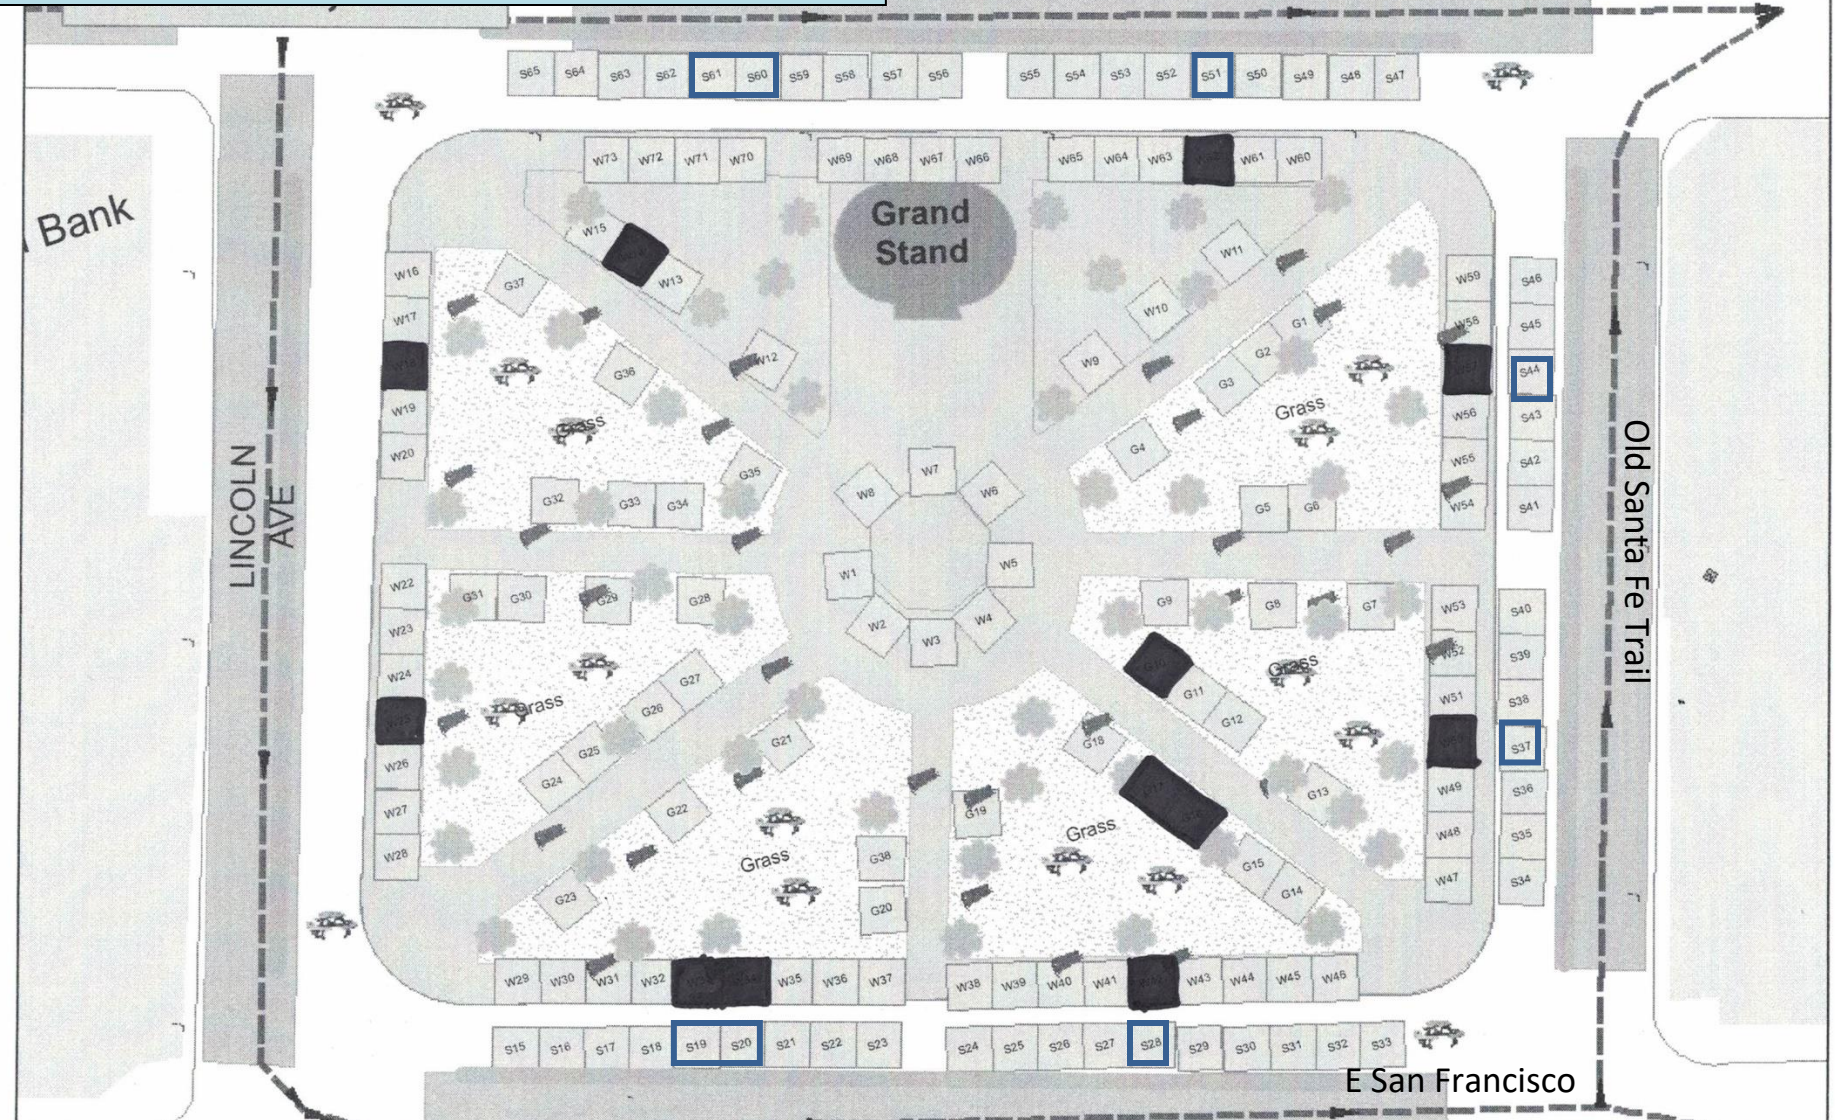

# Challenge New Mexico

2024 Arts and Crafts Festival

June 8 – June 9, 2024

**W1-W13, G1-G38: \$425/booth      W16-W73, S1-S65: \$375/booth**

All internal booths are \$425 per booth space. External booths are \$375 per booth space.

   Booths boxed in blue will not be available for reservation UNLESS all other booths have been reserved.