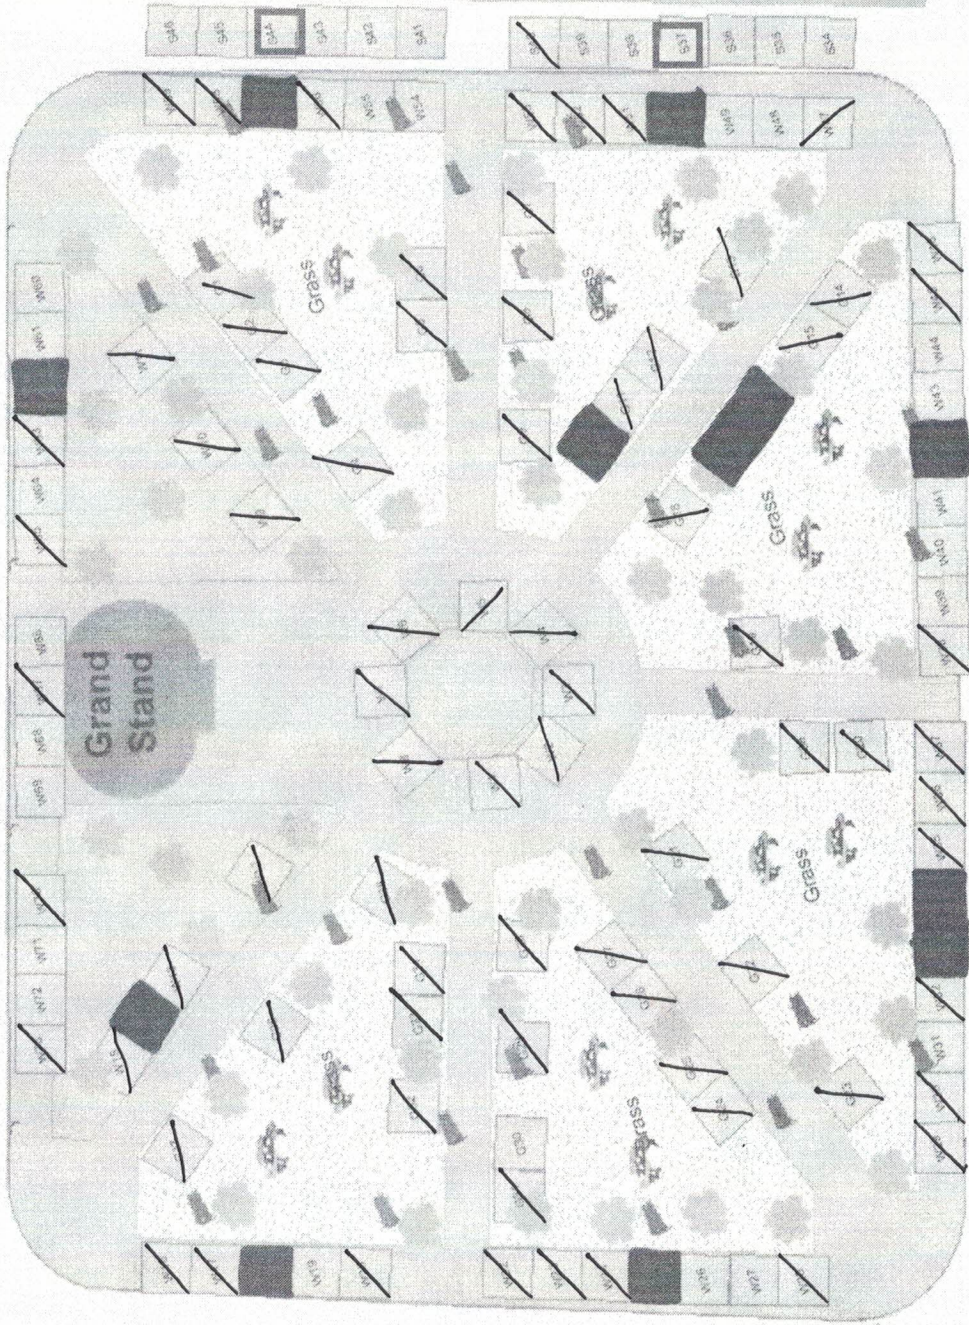

UPDATED 4/19/24

Challenge New Mexico

2024 Arts and Crafts Festival

June 8 – June 9, 2024

W Palace Ave

Old Santa Fe Trail

E San Francisco

LINCOLN AVE

Bank

W1-W13 G1-G38 • \$425/hour

W16-W73 S1-S65 • \$375/hour

SAN FRANCISCO ST