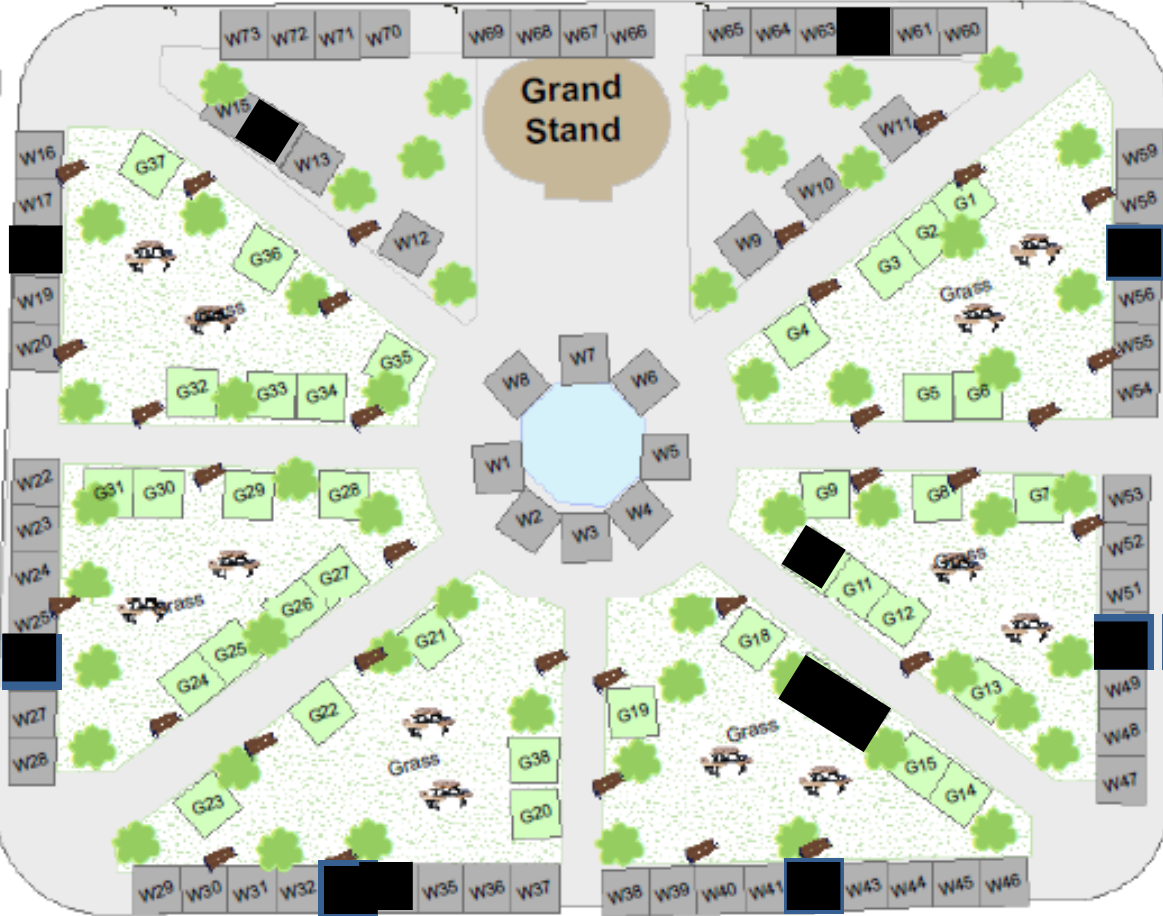

Challenge New Mexico

2025 Arts and Crafts Festival

June 7 – June 8, 2025

W Palace Ave

Bank

LINCOLN AVE

Old Santa Fe Trail

E San Francisco

S65 S64 S63 S62 S59 S58 S57 S56 S55 S54 S53 S52 S51 S50 S49 S48 S47

S15 S16 S17 S18 S21 S22 S23 S24 S25 S26 S27 S29 S30 S31 S32 S33

S46 S45 S43 S42 S41 S40 S39 S38 S36 S35 S34

- Plaza Park Grass Areas (37)
- Plaza Park Sidewalks (73)
- Plaza Park Streets (56)

SAN